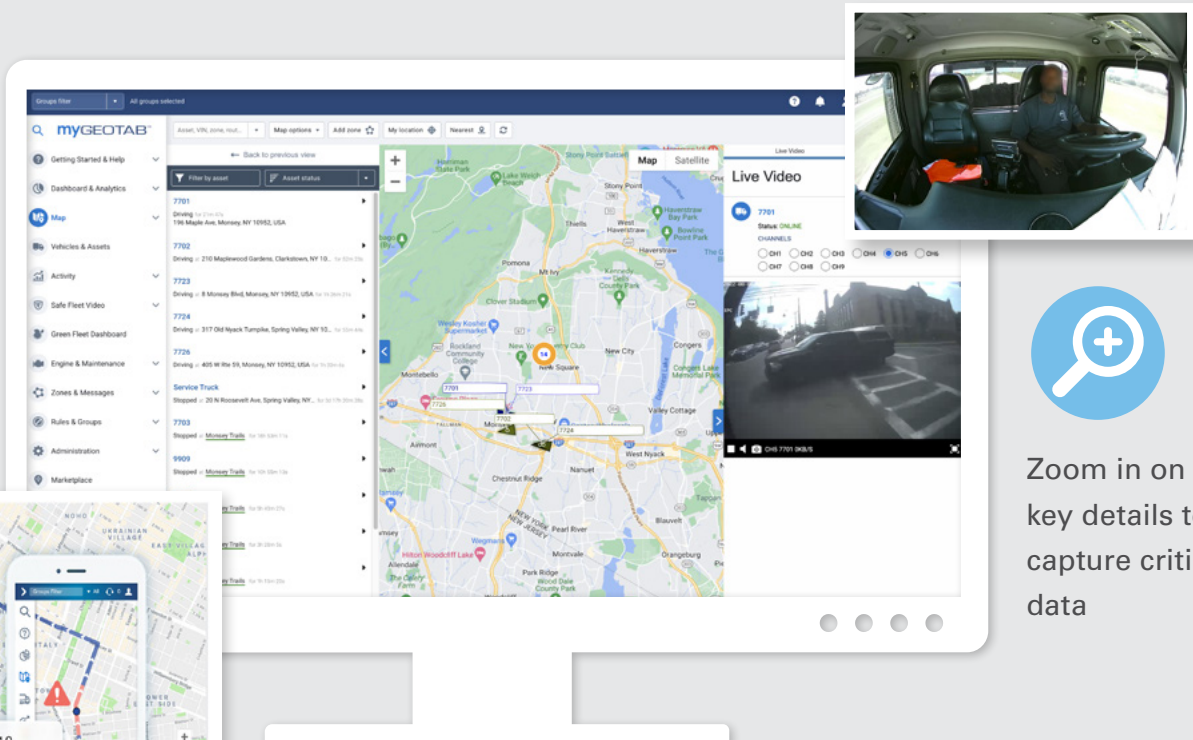

A DVR for Any Vehicle

HD and Full HD Video Recorders

GEOTAB
management by measurement

Seamlessly integrate and pull up video and DVR data with Geotab Platform

- Up to 2.5 TB Storage Capacity
- Military Grade Vibration and Shock Rating
- Up to 17 Recordable Camera Channels

Built for the Road

Sturdy, vibration-proof recorders allow for stable performance

High-Capacity Storage

Capture and retain footage from up to 17 cameras

Easy Incident Review

Built in GPS and 4G capability enable easy incident detail capture, remote viewing, tracking and footage download

Driving Safety Forward™

Capture Clear Evidence

Access video and create clips quickly to prove what really happened

Zoom in on key details to capture critical data

View Route Traveled synchronized with video for a complete event overview

8150 SERIES

- Can Connect & Record Up To (9) Nine Cameras Simultaneously
- Built-in GPS To Record Location & Driving Route
- Records To Lockable 1TB Western Digital Hard Drive (Included)
- Built-In Ethernet Port To Easily Connect Forward Facing IP Camera
- Free Gateway Hosting Means No Recurring Fees