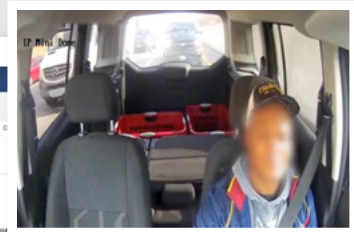

A Camera for Any Vehicle

HD and Full HD Safety Cameras

GEOTAB
management by measurement

Seamlessly integrate with
our Geotab-ready Recorders

- Front, Side, Back, and In-Vehicle Cameras
- Waterproof and Vibration Resilient
- Excellent Night Vision with IR Technology

Built for the Road

Sturdy, vibration-proof cameras for stable performance

Wide Viewing Angle and Picture Resolution

Eliminate blind spots and capture evidence footage

Quality Video Feed

Essential to video feed for remote viewing, tracking and footage download

SAFE  FLEET

Driving Safety Forward™

Capture Clear Evidence

Access Front, Side, Back and Indoor Cameras integrated with Mobile DVRs

Live Stream and Record IP Dome Camera view of the cabin and cargo area

View video synchronized with GPS location for complete event overview