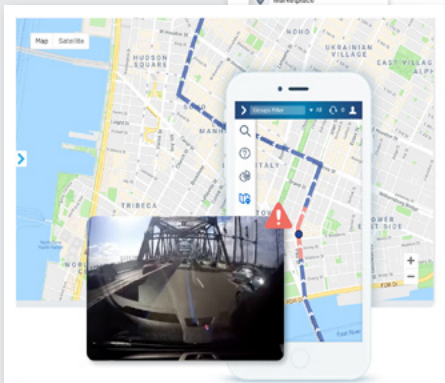

SAFE  FLEET

Driving Safety Forward™

Capture Clear Evidence

Access Front, Side, Back and Indoor Cameras integrated with Mobile DVRs

Live Stream and Record IP Dome Camera view of the cabin and cargo area

View video synchronized with GPS location for complete event overview

SIDE

- Analog HD and Full HD Cameras
- Driver / Passenger's Side Options
- 120° Viewing Angle
- 720p and 1080p Resolution
- Waterproof - IP68

COMPACT

- Analog HD and FHD Surface Mount Cameras
- 170° Viewing Angle
- 720p And 1080p Resolution
- 4 Infrared Lights
- Waterproof - IP69K
- Works As Front, Side, And Backup Camera