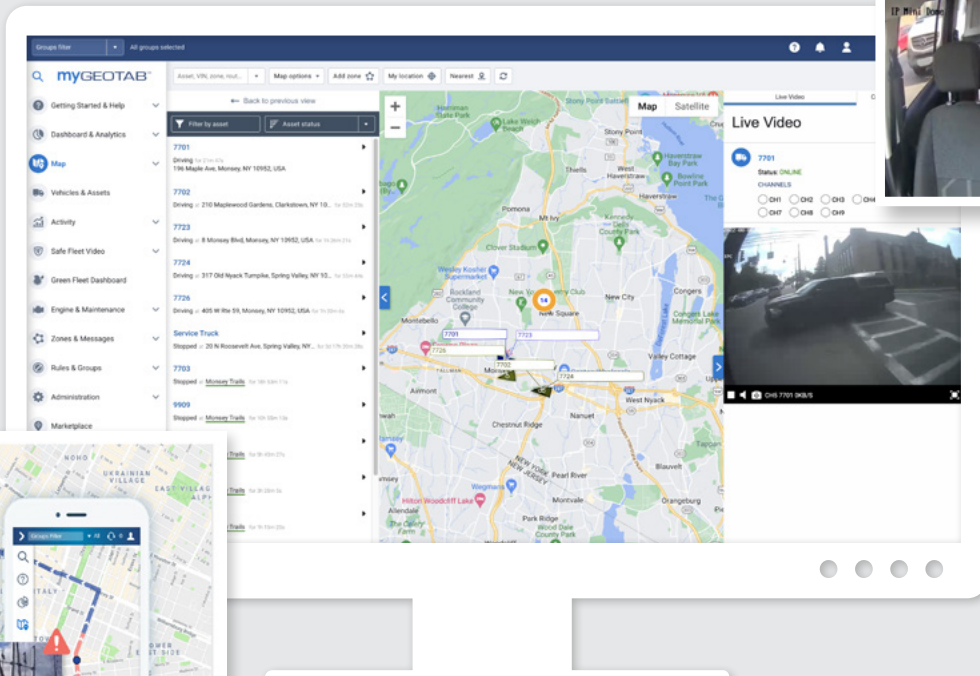

A Camera for Any Vehicle

HD and Full HD Safety Cameras

GEOTAB
management by measurement

Seamlessly integrate with
our Geotab-ready Recorders

- Front, Side, Back, and In-Vehicle Cameras
- Waterproof and Vibration Resilient
- Excellent Night Vision with IR Technology

SAFE  FLEET

Driving Safety Forward™

Capture Clear Evidence

Access Front, Side, Back and Indoor Cameras integrated with Mobile DVRs

Live Stream and Record IP Dome Camera view of the cabin and cargo area

View video synchronized with GPS location for complete event overview

SIDE

- Analog HD and Full HD Cameras
- Driver / Passenger's Side Options
- 120° Viewing Angle
- 720p and 1080p Resolution
- Waterproof - IP68

COMPACT

- Analog HD and FHD Surface Mount Cameras
- 170° Viewing Angle
- 720p And 1080p Resolution
- 4 Infrared Lights
- Waterproof - IP69K
- Works As Front, Side, And Backup Camera